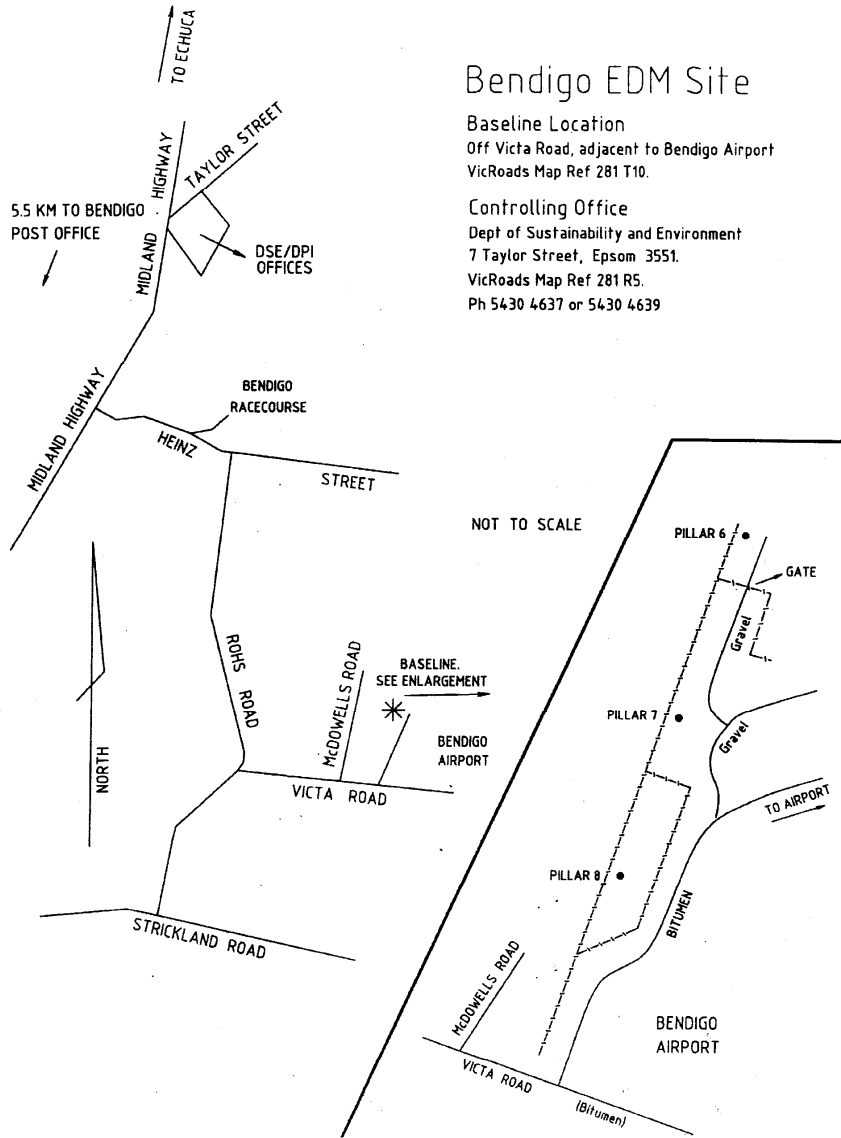

REF.

BENDIGO

Bendigo EDM Site

Baseline Location
Off Victa Road, adjacent to Bendigo Airport
VicRoads Map Ref 281 T10.

Controlling Office
Dept of Sustainability and Environment
7 Taylor Street, Epsom 3551.
VicRoads Map Ref 281 R5.
Ph 5430 4637 or 5430 4639

LAND VICTORIA

EDM CALIBRATION BASELINE
AT BENDIGO

SHEET
SIZE
A4

PLAN No.