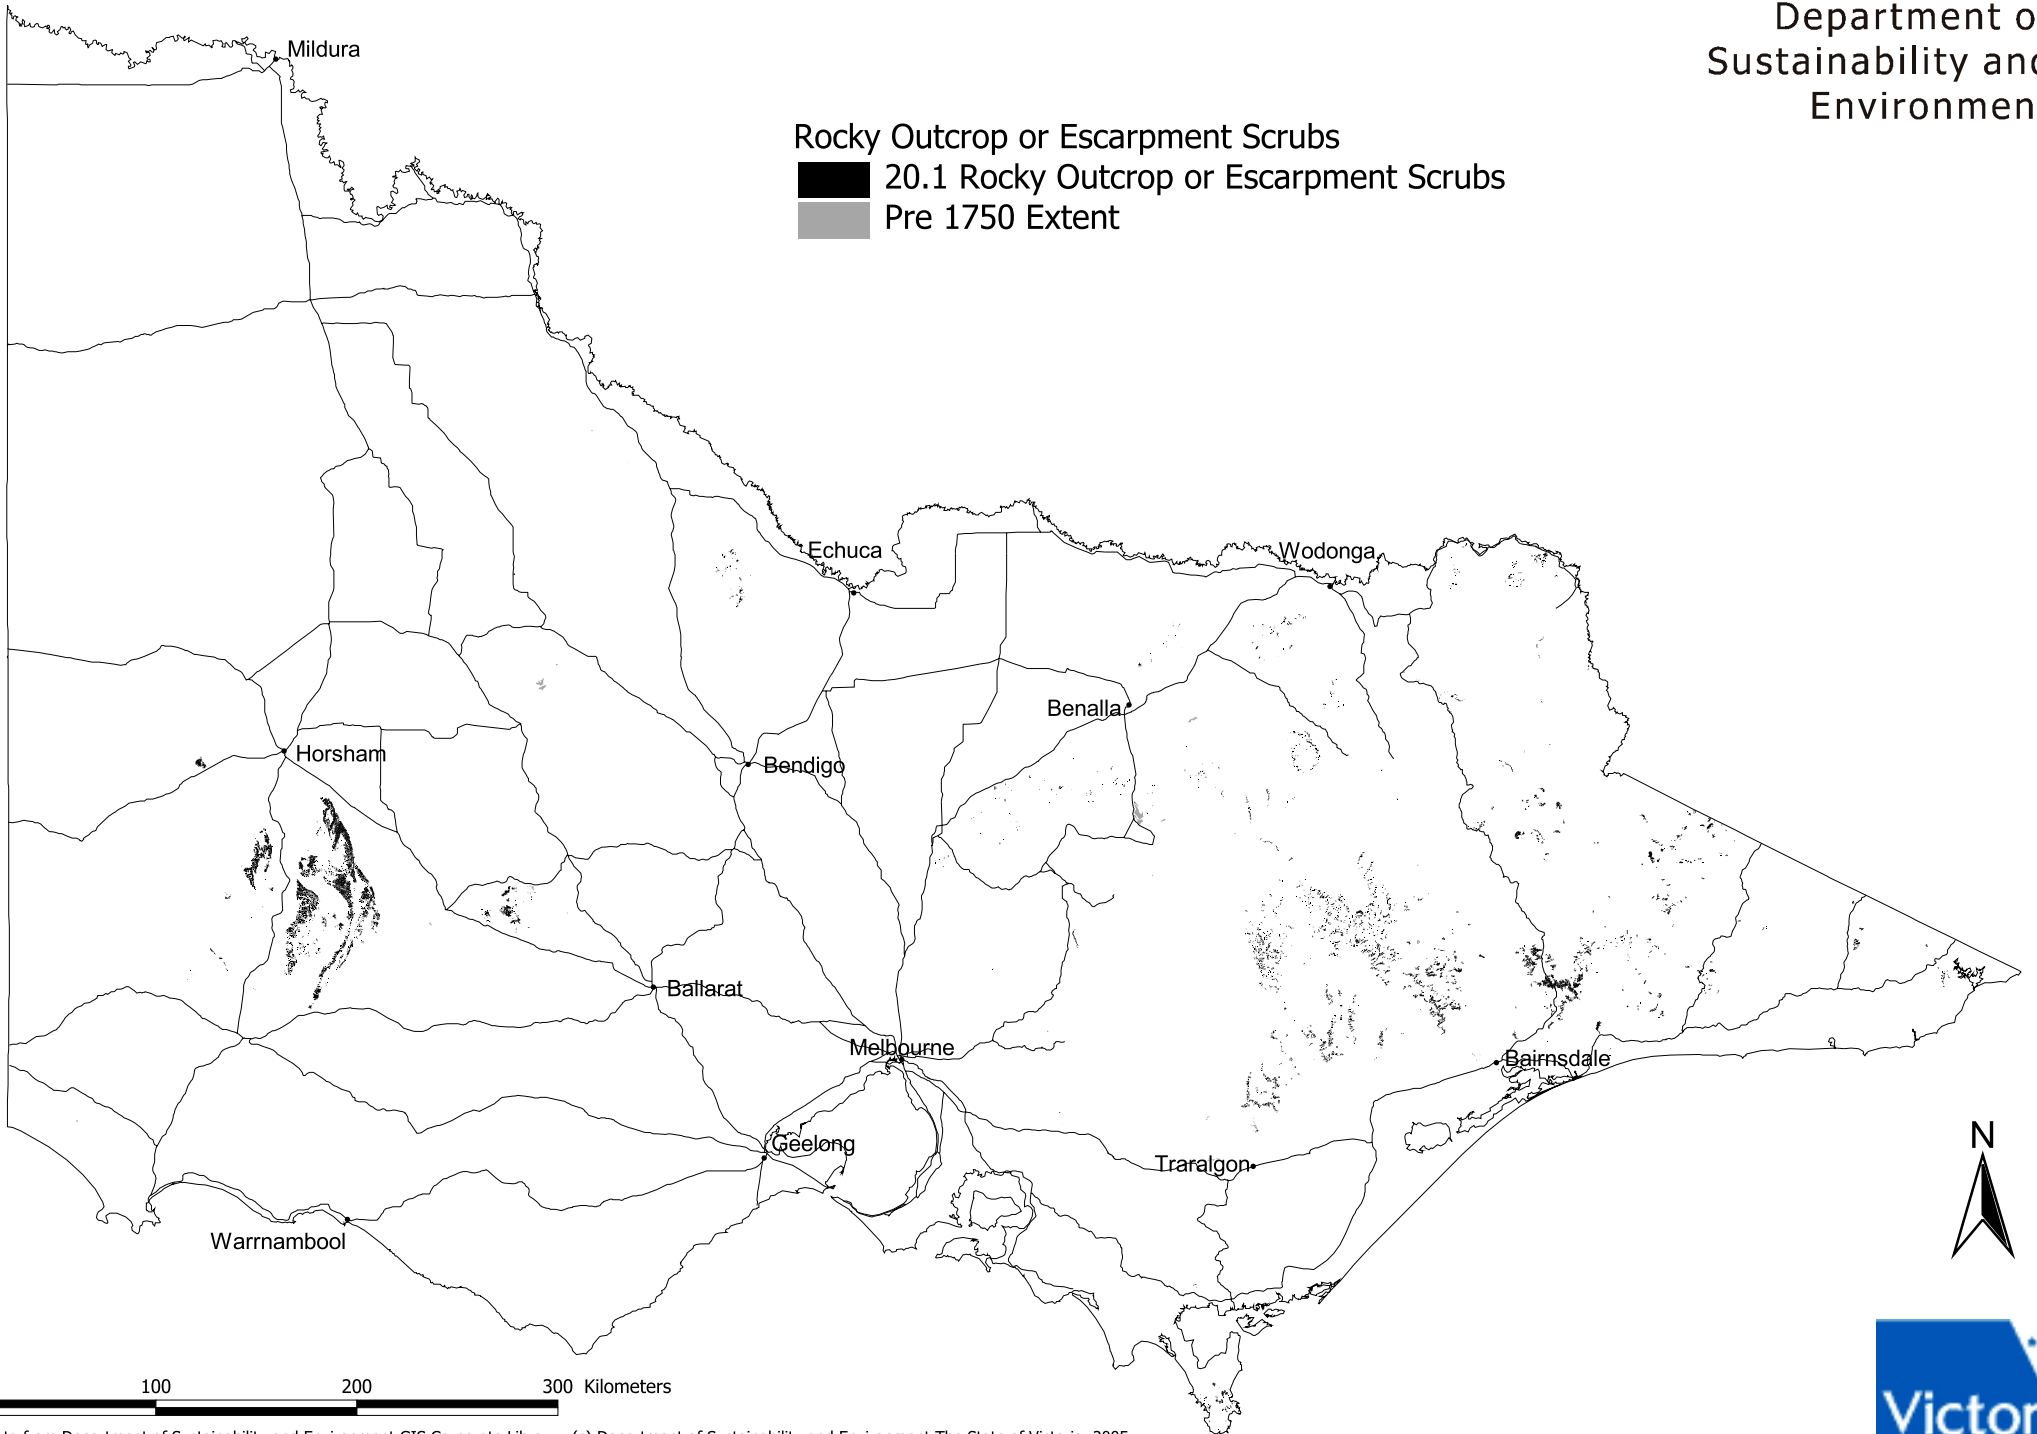

Rocky Outcrop or Escarpment Scrubs

- 20.1 Rocky Outcrop or Escarpment Scrubs
- Pre 1750 Extent

0 100 200 300 Kilometers