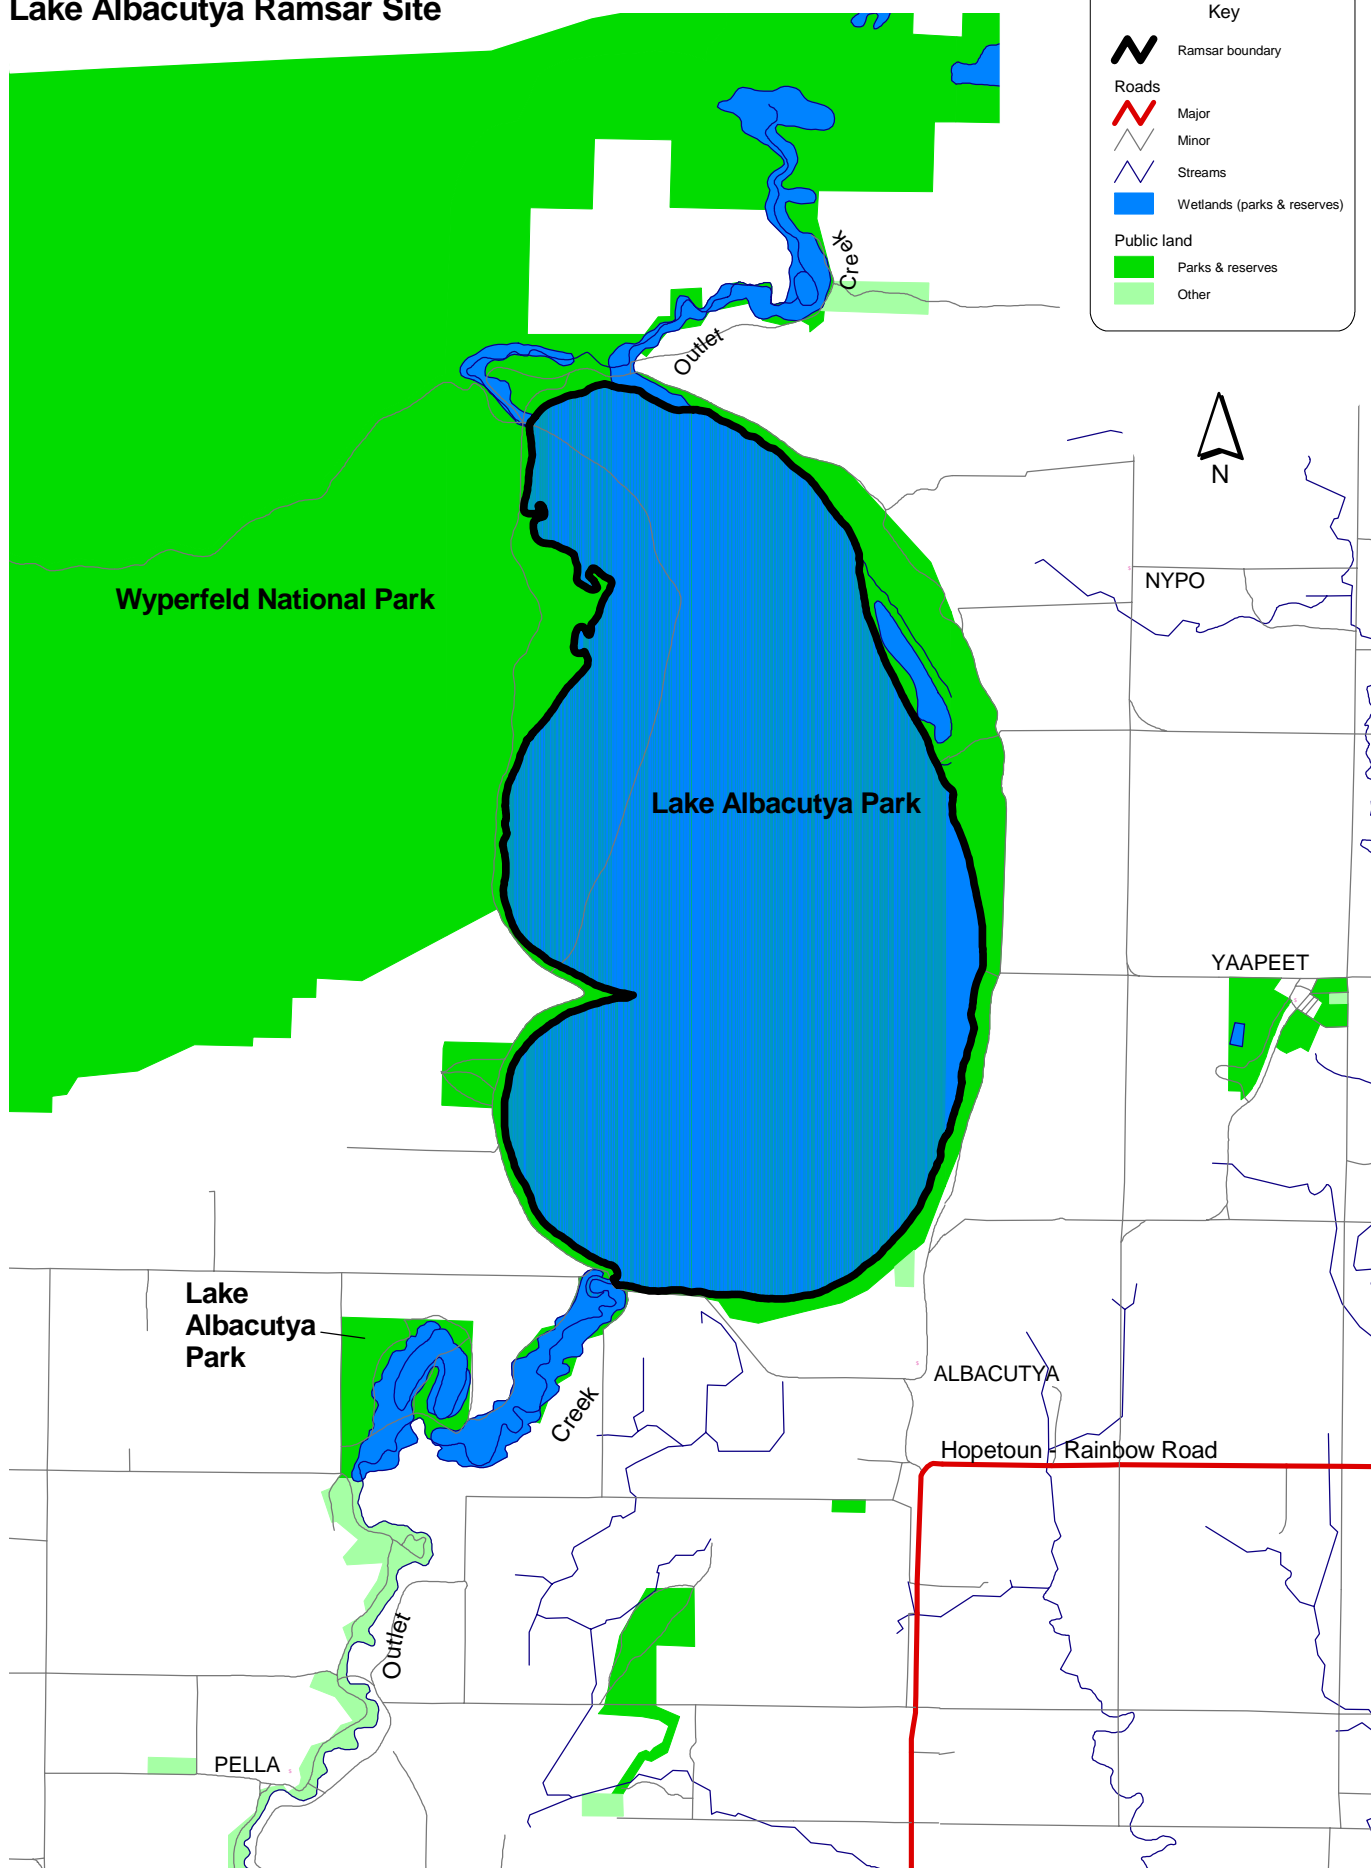

Lake Albacutya Ramsar Site

Key

-  Ramsar boundary
- Roads**
 -  Major
 -  Minor
 -  Streams
-  Wetlands (parks & reserves)
- Public land**
 -  Parks & reserves
 -  Other

1 0 1 2 3 Kilometers

June 2000