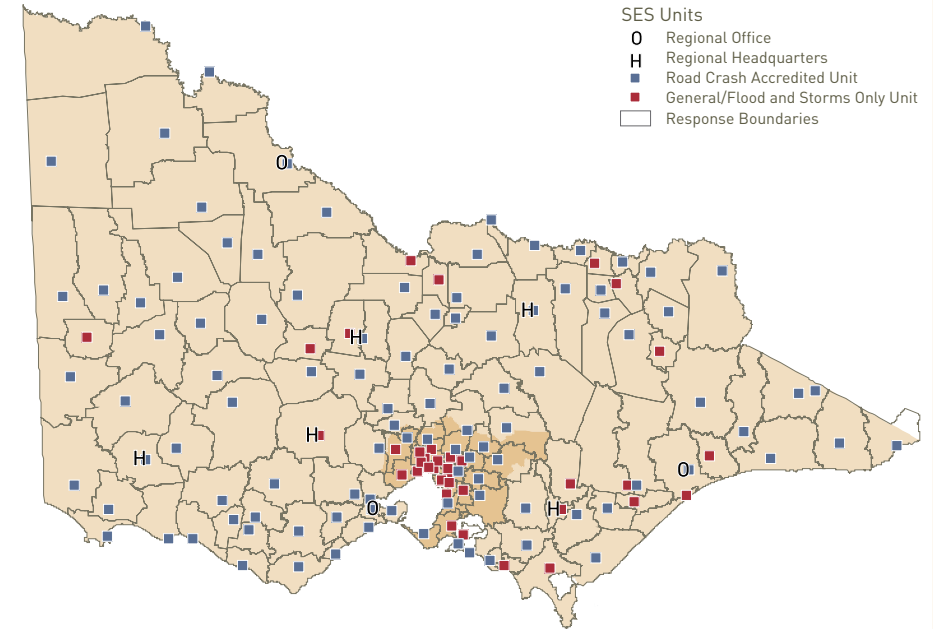

Volunteer emergency services

Emergency services

Rural areas have a high level of dependence on volunteers to provide emergency services such as fire control. The Country Fire Authority (CFA) and the Victoria State Emergency Service (VICSES) are two of a large number of organisations that contribute to the safety of the community. Although CFA has the larger volunteer base, both organisations are experiencing a loss in the participation of 25 to 44 year olds, mainly due to out-migration of young adults. This has flow on effects for emergency response capacity.

CFA volunteer numbers by age

CFA Regions, 1999 and 2004

Location of SES units and response boundaries²

Total active and non-active SES membership, 2004²

Sources ¹CFA 2005 unpublished data ²VICSES 2005 unpublished data