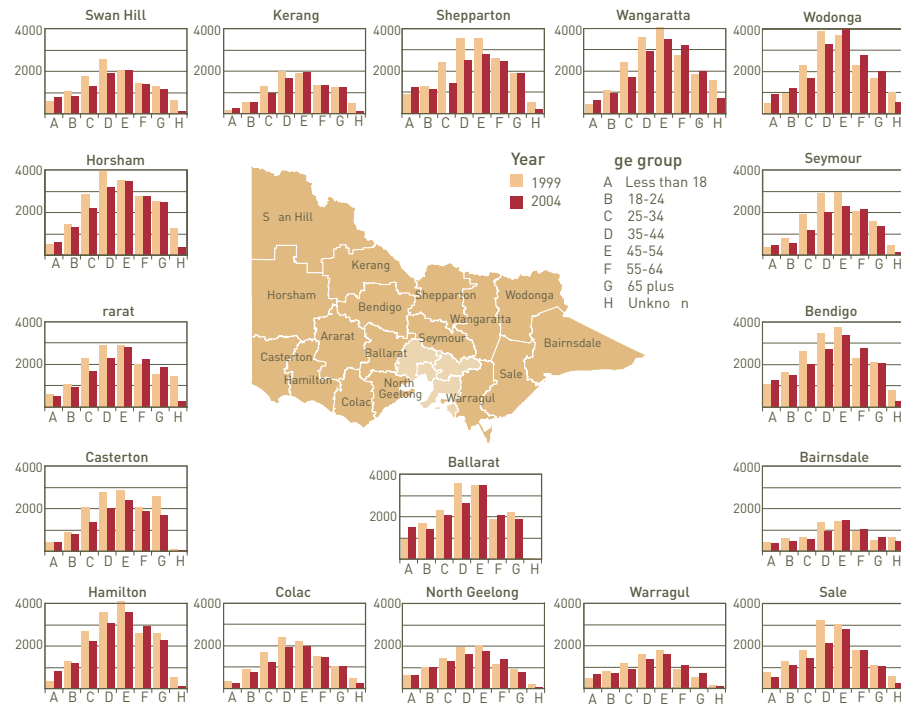

Volunteer emergency services

Emergency services

Rural areas have a high level of dependence on volunteers to provide emergency services such as fire control. The Country Fire Authority (CFA) and the Victoria State Emergency Service (VICSES) are two of a large number of organisations that contribute to the safety of the community. Although CFA has the larger volunteer base, both organisations are experiencing a loss in the participation of 25 to 44 year olds, mainly due to out-migration of young adults. This has flow on effects for emergency response capacity.

CFA volunteer numbers by age

CFA Regions, 1999 and 2004

Location of SES units and response boundaries²

Total active and non-active SES membership, 2004²

Sources ¹CFA 2005 unpublished data ²VICSES 2005 unpublished data