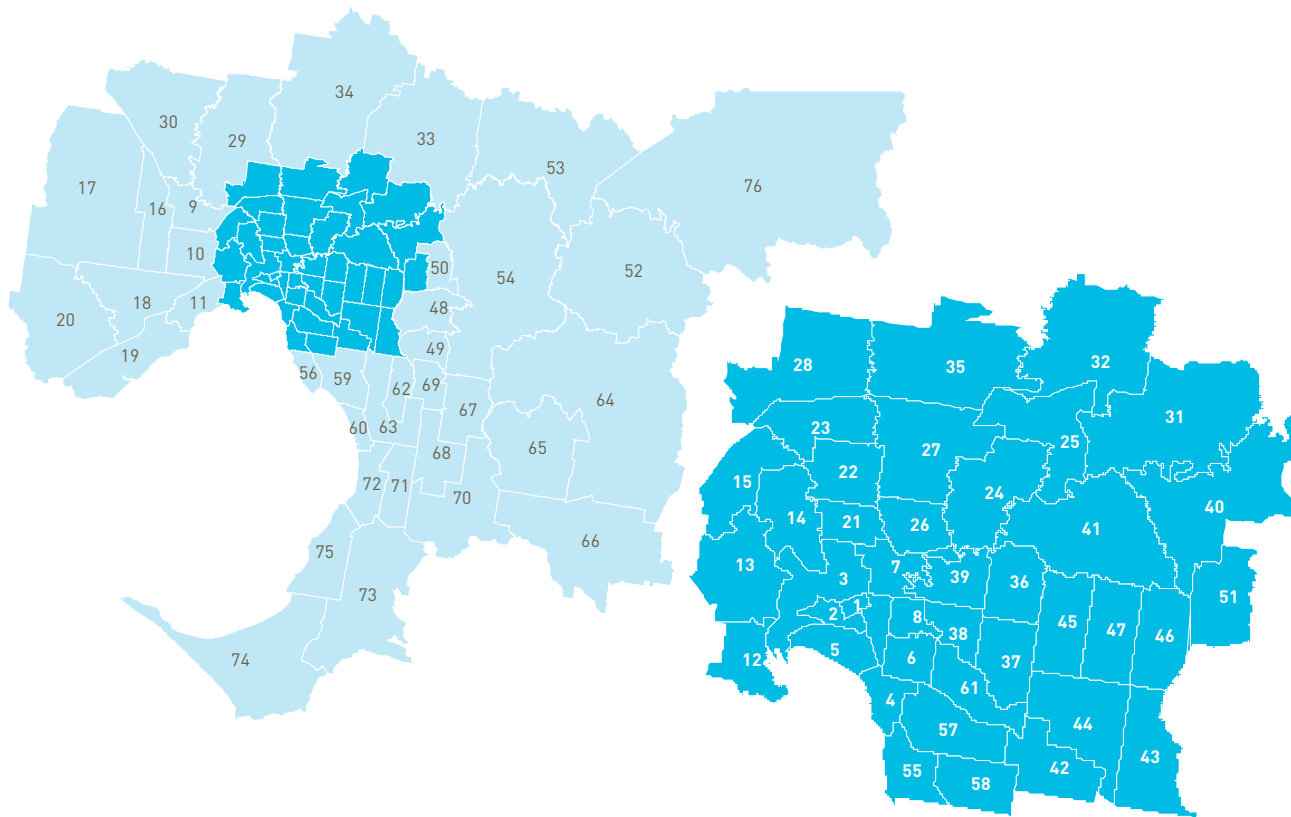

Melbourne Statistical Local Areas (SLAs)

Melbourne Statistical Local Areas (SLAs)

1	Melbourne (C) - Inner	31	Nillumbik (S) - South	61	Stonnington (C) - Malvern
2	Melbourne (C) - S'bank-D'lands	32	Nillumbik (S) - South-West	62	Gr. Dandenong (C) - Dandenong
3	Melbourne (C) - Remainder	33	Nillumbik (S) Bal	63	Gr. Dandenong (C) Bal
4	Port Phillip (C) - St Kilda	34	Whittlesea (C) - North	64	Cardinia (S) - North
5	Port Phillip (C) - West	35	Whittlesea (C) - South	65	Cardinia (S) - Pakenham
6	Stonnington (C) - Prahran	36	Boroondara (C) - Camberwell N.	66	Cardinia (S) - South
7	Yarra (C) - North	37	Boroondara (C) - Camberwell S.	67	Casey (C) - Berwick
8	Yarra (C) - Richmond	38	Boroondara (C) - Hawthorn	68	Casey (C) - Cranbourne
9	Brimbank (C) - Keilor	39	Boroondara (C) - Kew	69	Casey (C) - Hallam
10	Brimbank (C) - Sunshine	40	Manningham (C) - East	70	Casey (C) - South
11	Hobsons Bay (C) - Altona	41	Manningham (C) - West	71	Frankston (C) - East
12	Hobsons Bay (C) - Williamstown	42	Monash (C) - South-West	72	Frankston (C) - West
13	Maribyrnong (C)	43	Monash (C) - Waverley East	73	Mornington P'sula (S) - East
14	Moonee Valley (C) - Essendon	44	Monash (C) - Waverley West	74	Mornington P'sula (S) - South
15	Moonee Valley (C) - West	45	Whitehorse (C) - Box Hill	75	Mornington P'sula (S) - West
16	Melton (S) - East	46	Whitehorse (C) - Nunawading E.	76	Yarra Ranges (S) - Pt B
17	Melton (S) Bal	47	Whitehorse (C) - Nunawading W.		
18	Wyndham (C) - North	48	Knox (C) - North		
19	Wyndham (C) - South	49	Knox (C) - South		
20	Wyndham (C) - West	50	Maroondah (C) - Croydon		
21	Moreland (C) - Brunswick	51	Maroondah (C) - Ringwood		
22	Moreland (C) - Coburg	52	Yarra Ranges (S) - Central		
23	Moreland (C) - North	53	Yarra Ranges (S) - North		
24	Banyule (C) - Heidelberg	54	Yarra Ranges (S) - South-West		
25	Banyule (C) - North	55	Bayside (C) - Brighton		
26	Darebin (C) - Northcote	56	Bayside (C) - South		
27	Darebin (C) - Preston	57	Glen Eira (C) - Caulfield		
28	Hume (C) - Broadmeadows	58	Glen Eira (C) - South		
29	Hume (C) - Craigieburn	59	Kingston (C) - North		
30	Hume (C) - Sunbury	60	Kingston (C) - South		