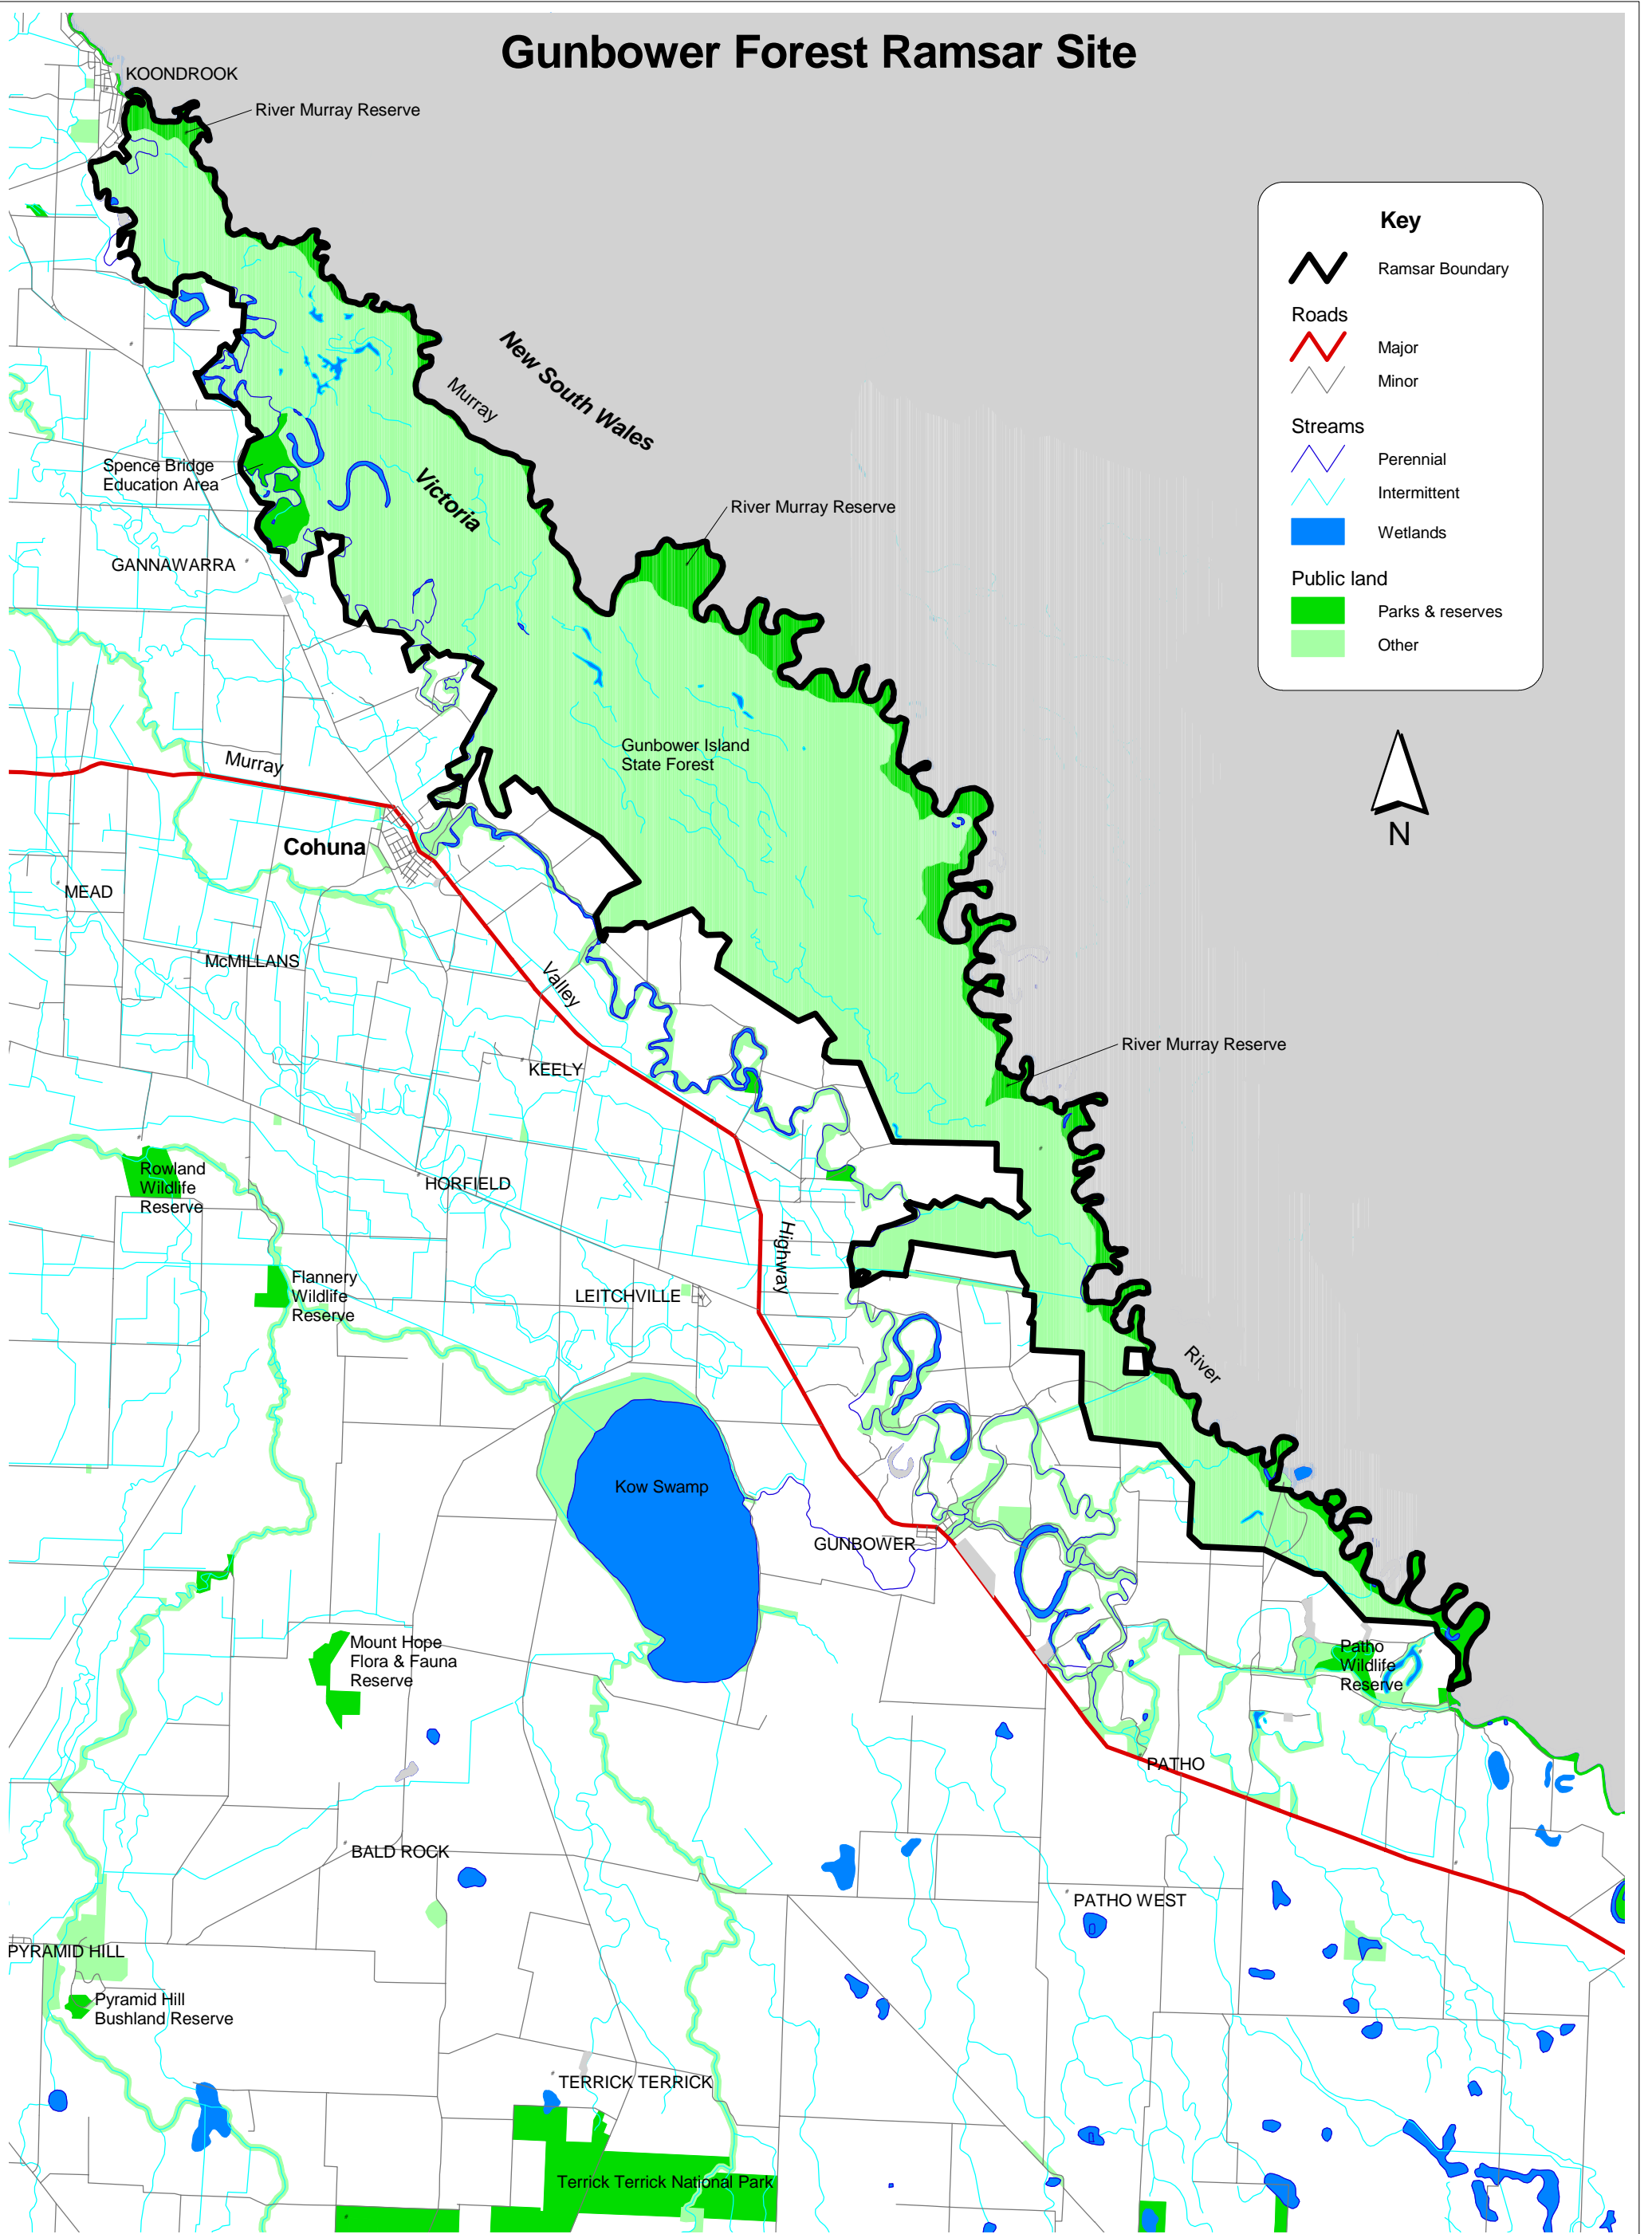

Gunbower Forest Ramsar Site

Key

-  Ramsar Boundary
- Roads**
 -  Major
 -  Minor
- Streams**
 -  Perennial
 -  Intermittent
 -  Wetlands
- Public land**
 -  Parks & reserves
 -  Other

June 2000