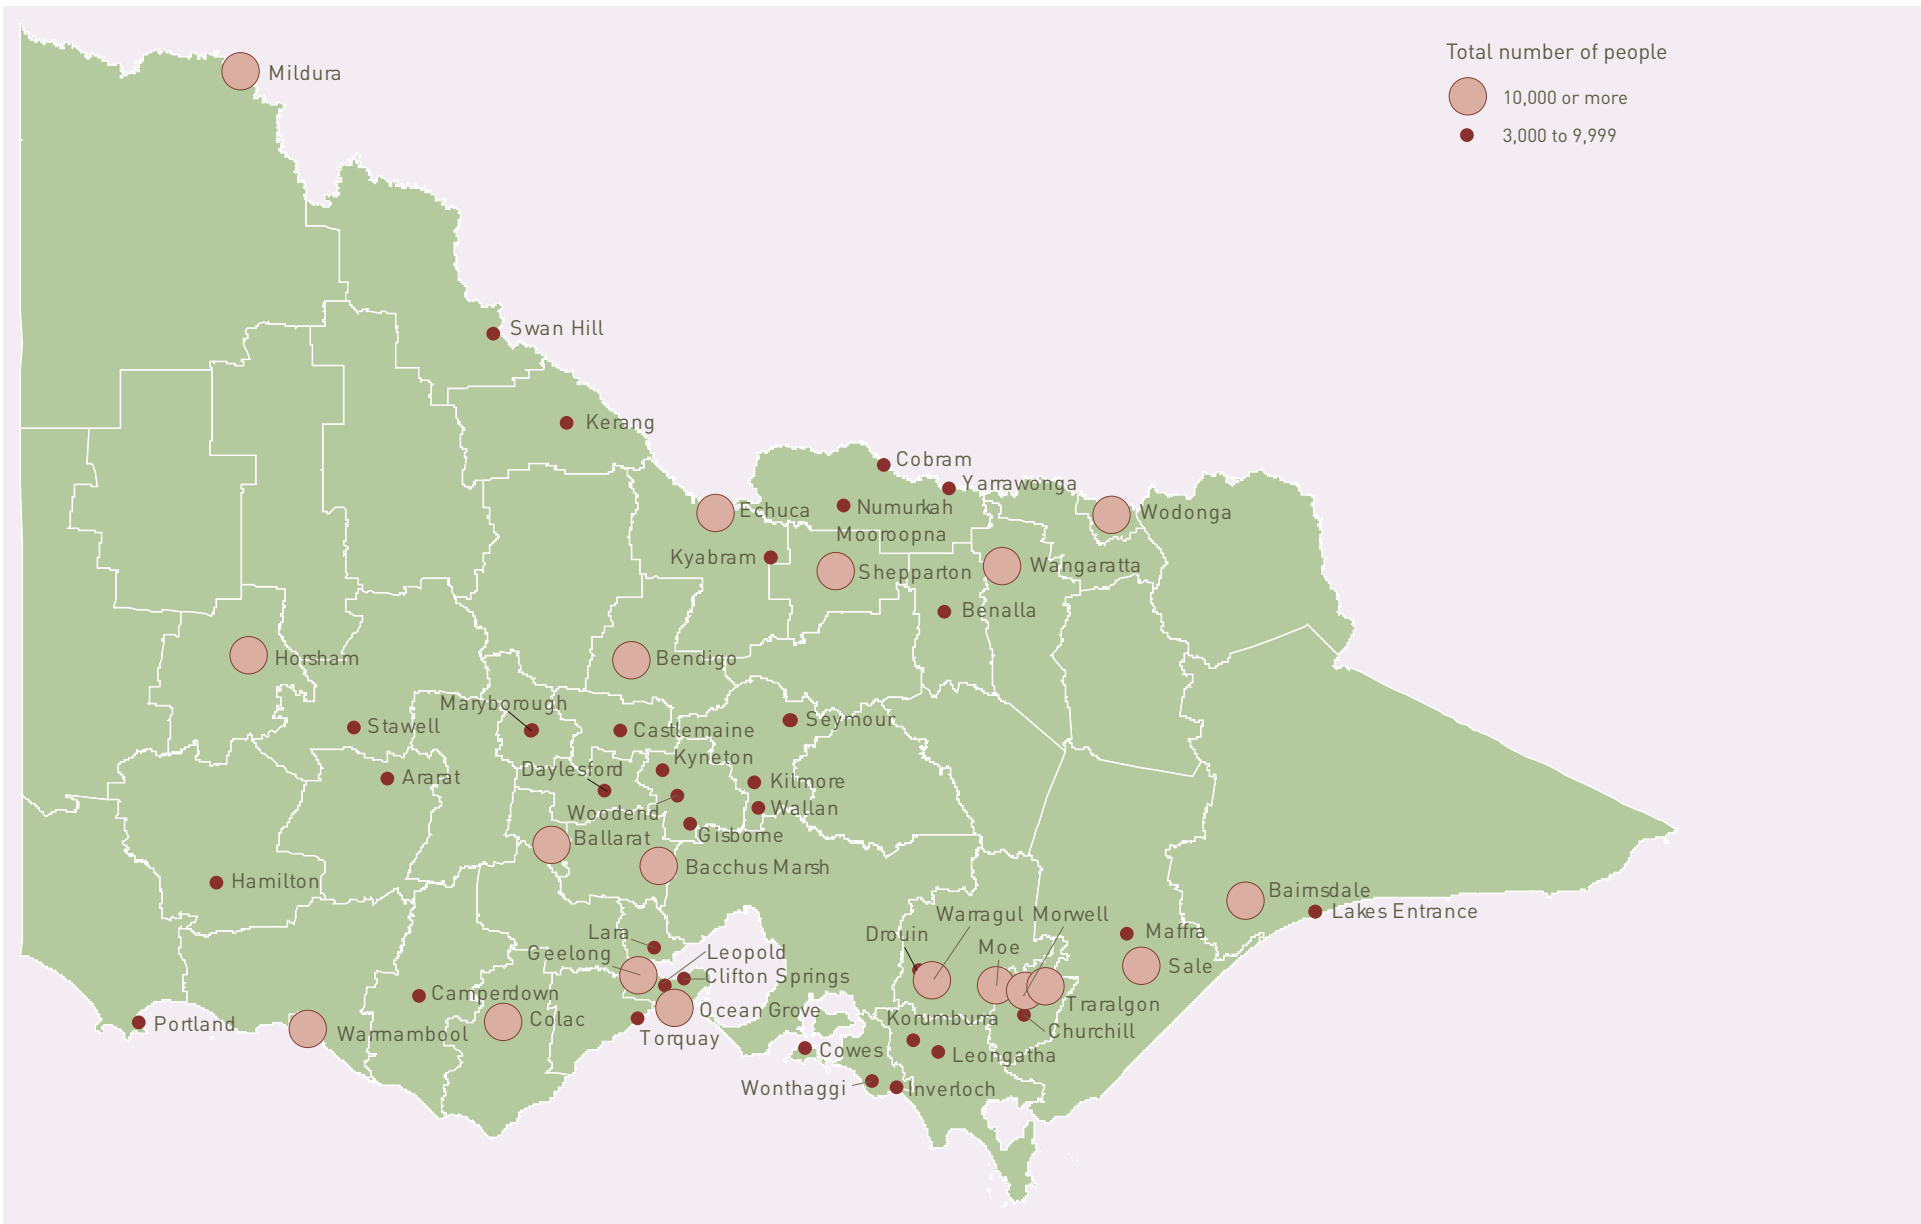

Towns with more than 3,000 population 2001

Source ABS Census 2001