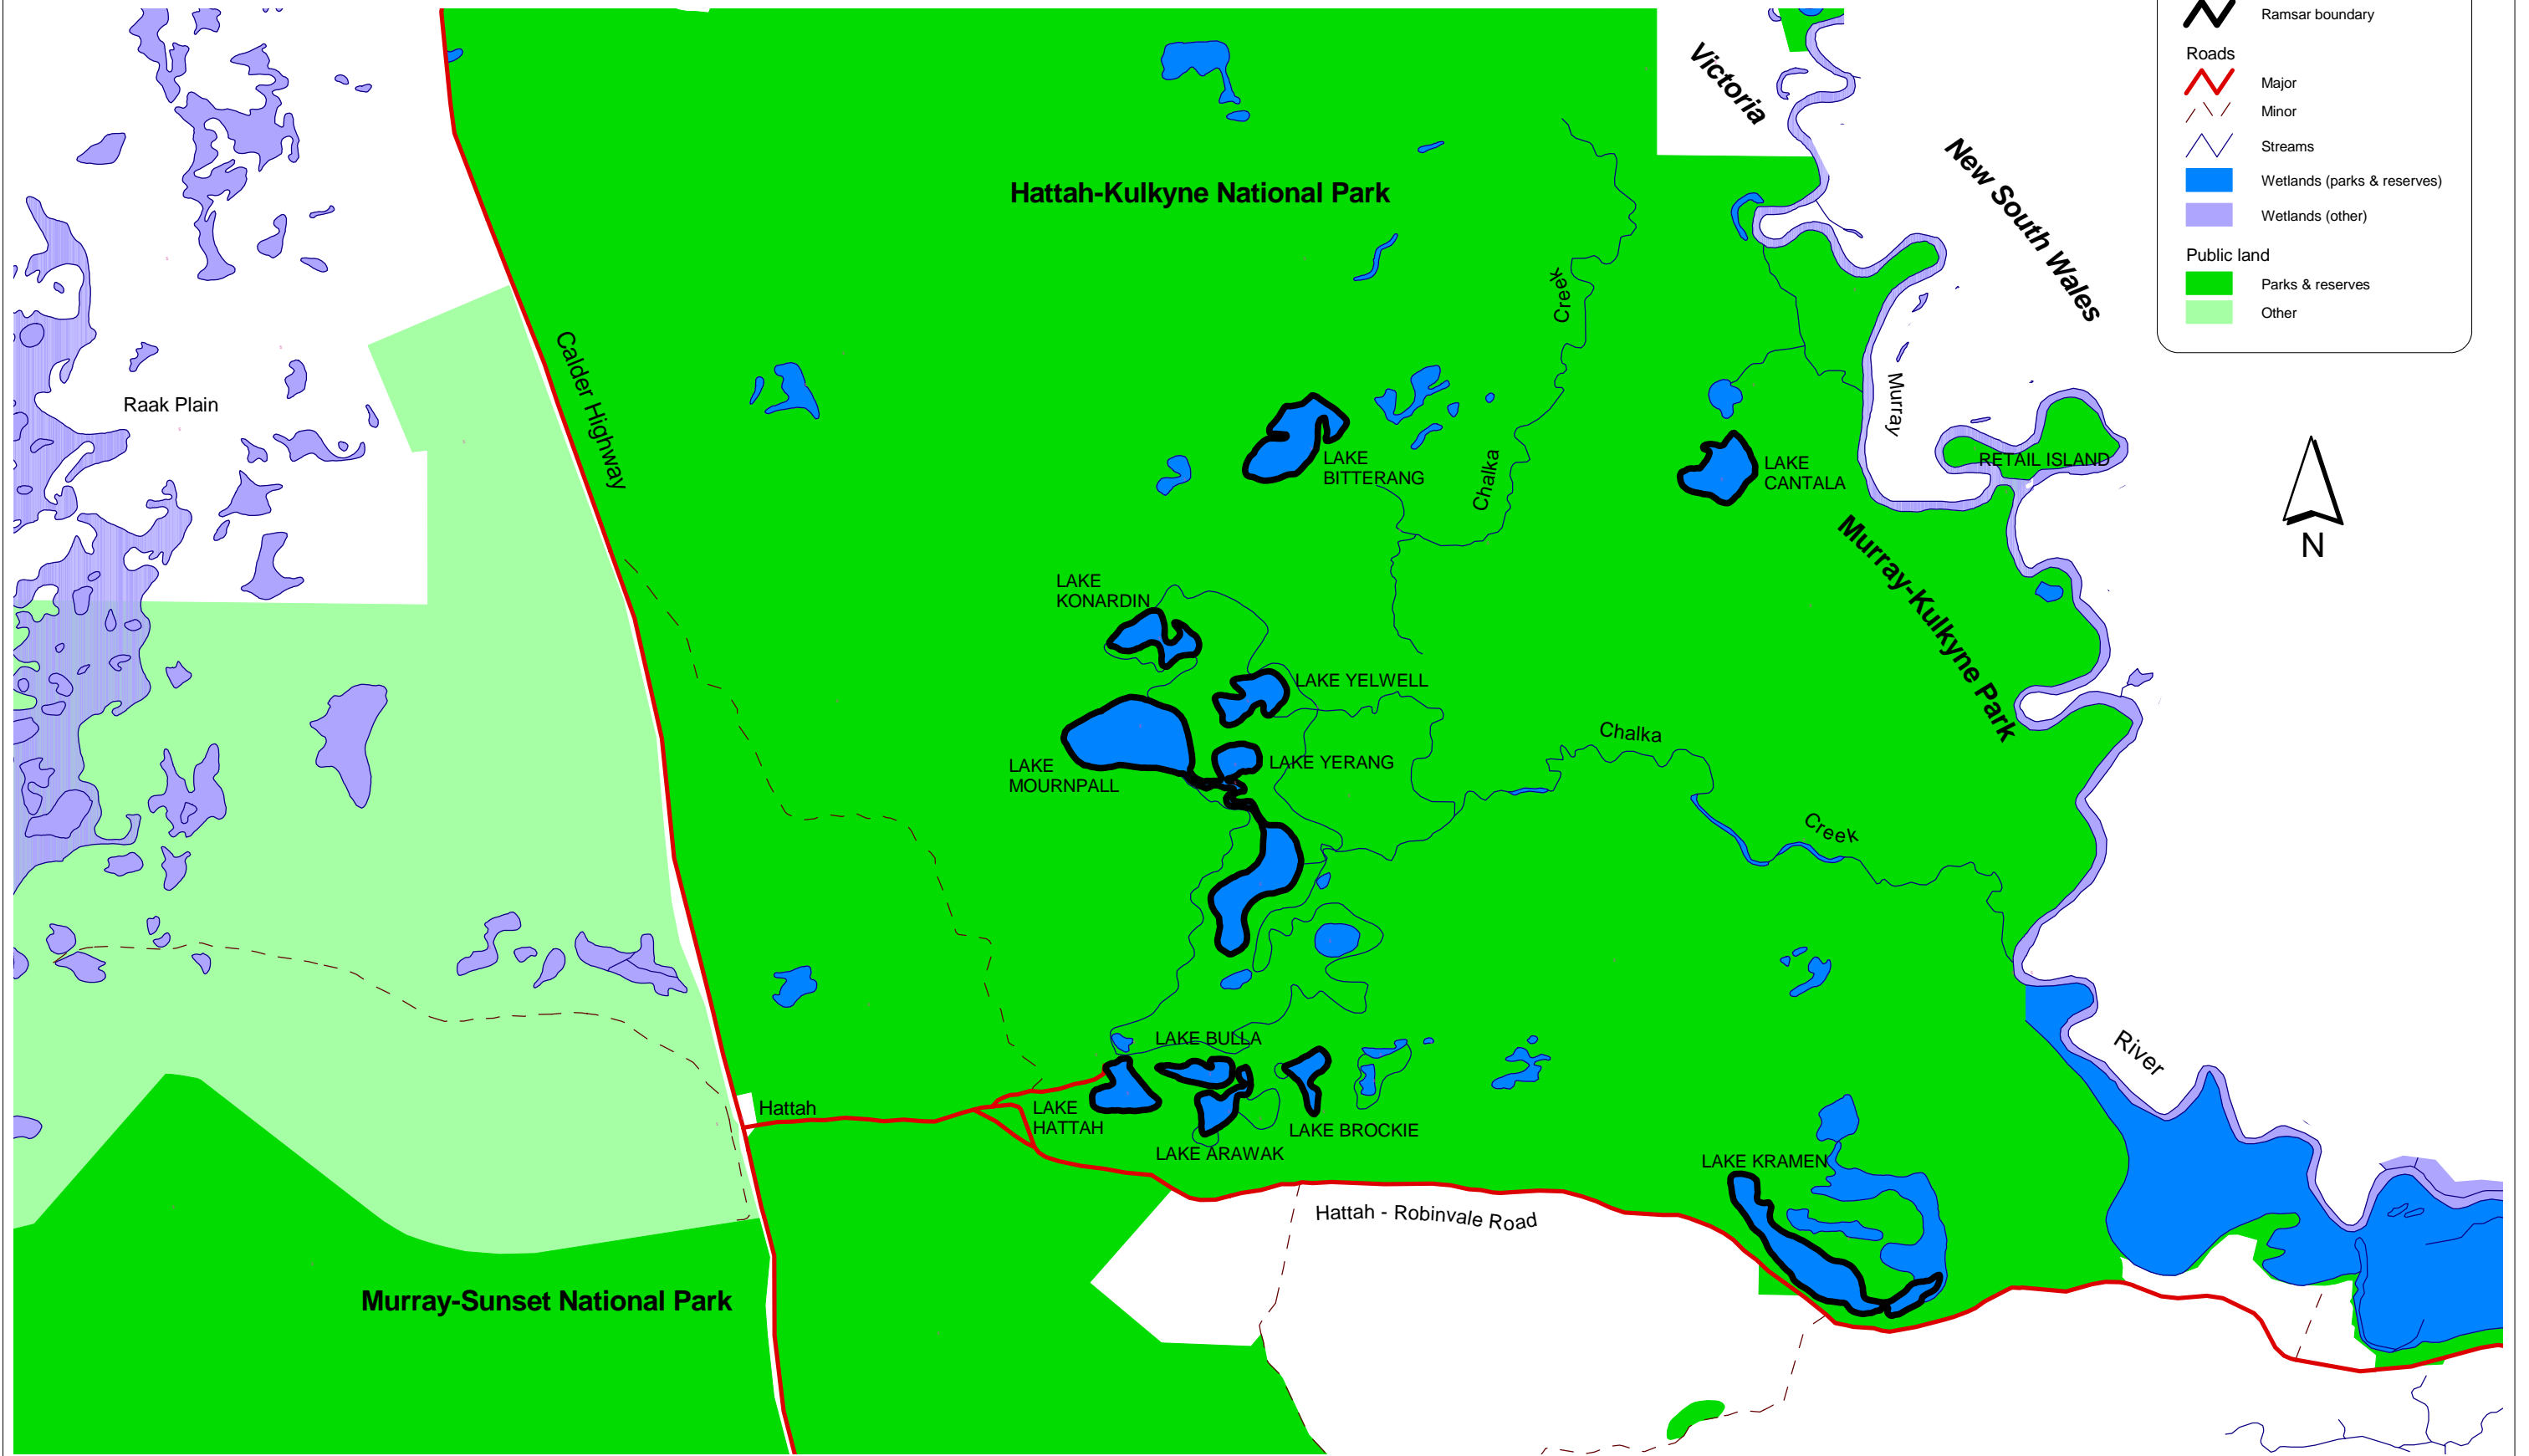

Hattah-Kulkyne Lakes Ramsar Site

Key

- Ramsar boundary
- Roads
 - Major
 - Minor
- Streams
- Wetlands (parks & reserves)
- Wetlands (other)
- Public land
 - Parks & reserves
 - Other

June 2000